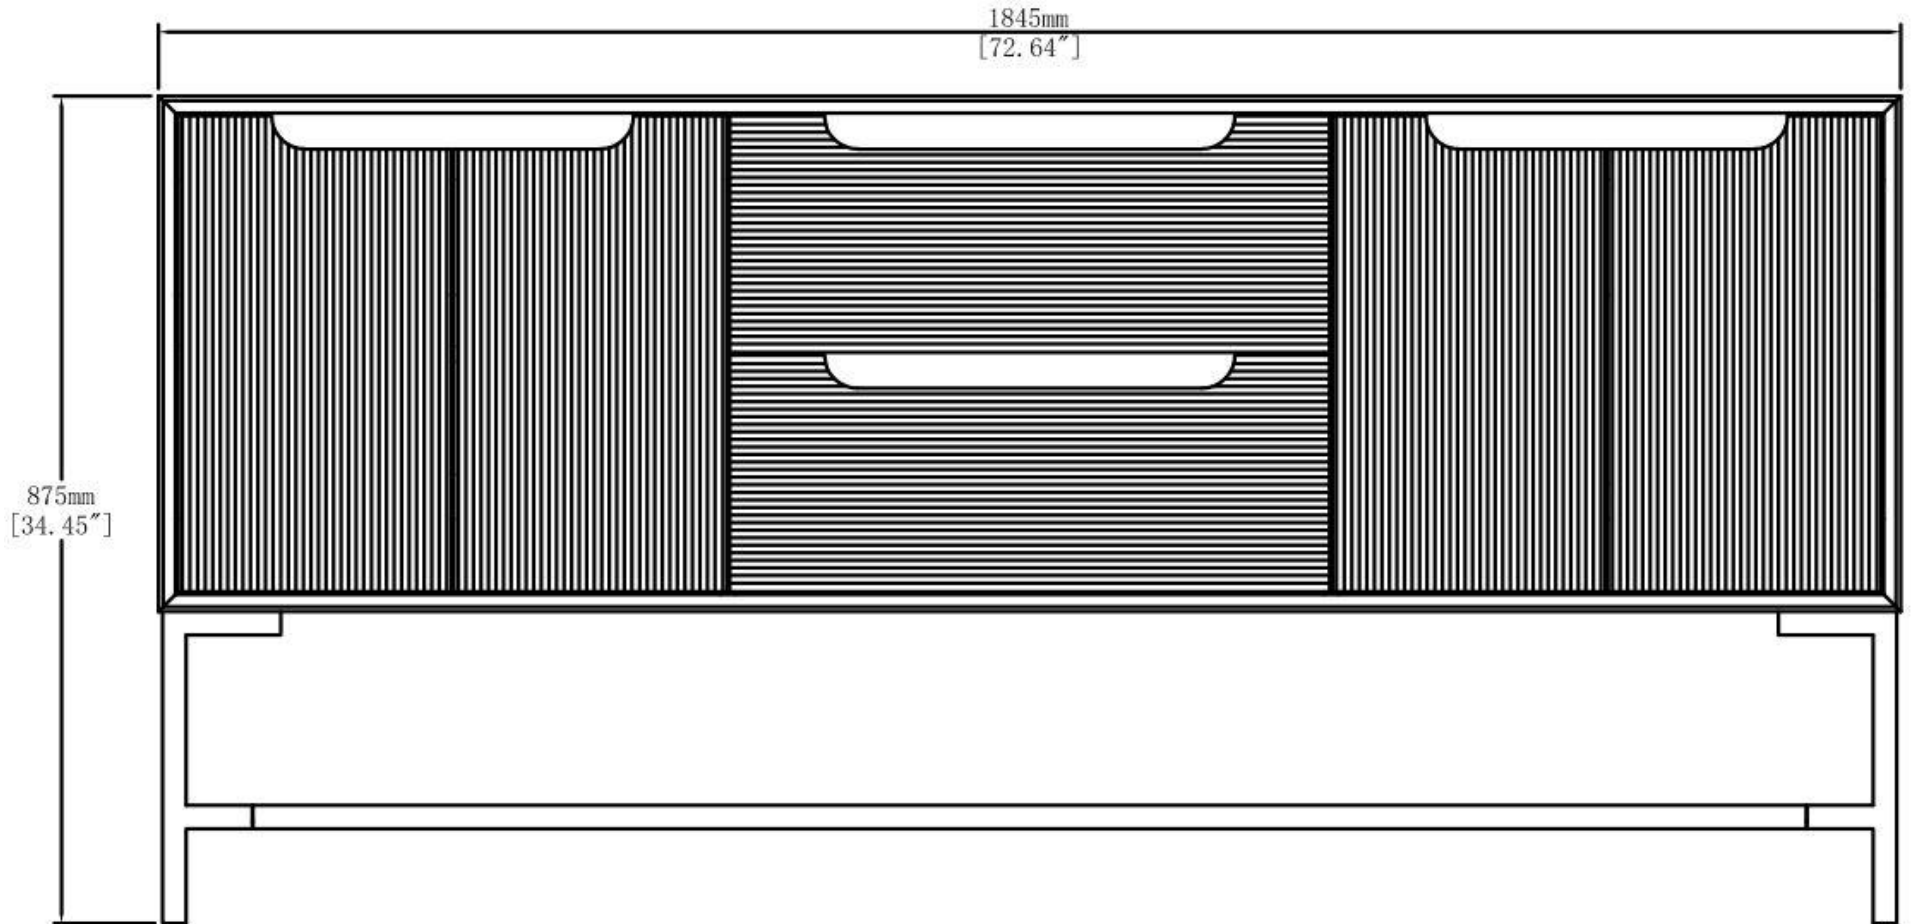

## MIA Floor Mount 72" Double Sink Vanity

555mm  
[21.85"]