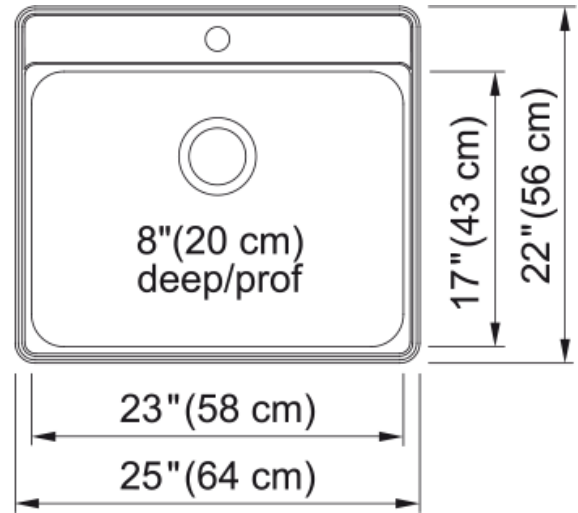

Creemore Drop In Sink - CSLA2522-8-1CB | 101.0637.049

Aspect

Sink type	Sink
Type of material	Stainless steel
Number of bowls	1
Color	Steel
Surface finish	Silk

Product Dimensions

Exterior size: right to left	25
Exterior size: front to back	22
Large bowl size: right to left	23
Large bowl size: front to back	17
Large bowl: depth	8

Installation

Minimum cabinet size	27"
----------------------	-----

Product specifications

Installation type	Topmount / drop in
Drain hole	3 1/2"
Position of drainer	No drainer

Product identification

Product brand	KINDRED
Collection	Creemore
Certified by	IAPMO