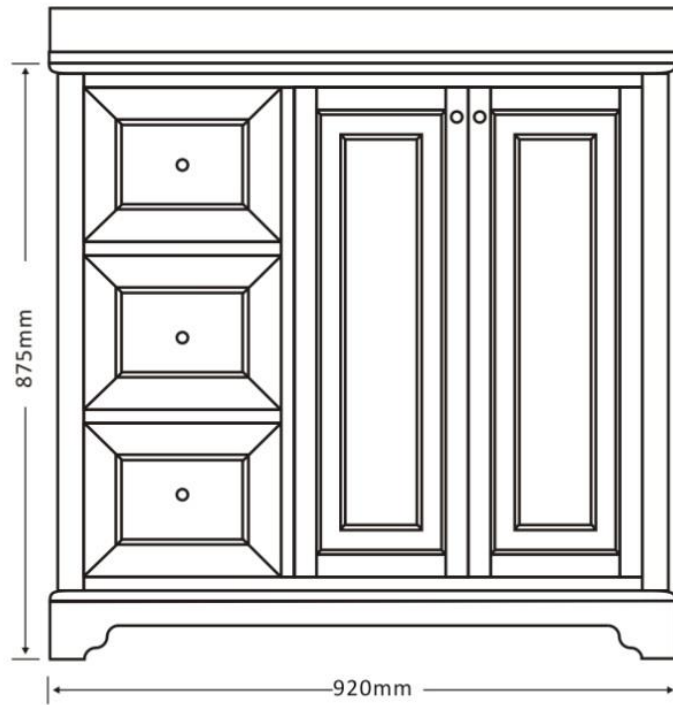

# DAL-V-36

## Dalia Floor Mount 36" Single Sink Vanity

Left Drawers

Right Drawers